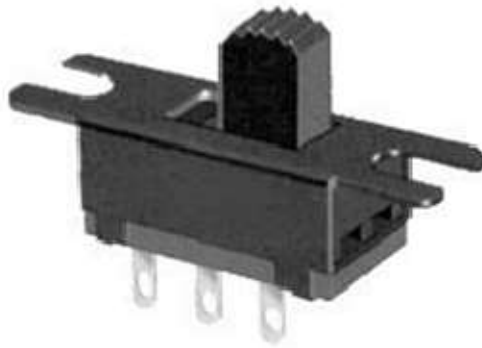

SS-22F01(2P2T)

Side Knob/Toggle slide switch series

OPTIONAL KNOB: VG 2-16 GA 2-12 M 7-16

横柄式/扛杆式拨动开关 Side Knob/Toggle Slide Switch

额定电压, 电流 Krating	DC 12V 0.1A 30V 0.3A, DC 50V 0.3A 0.5A DC 60V 0.5A
接触电阻 Contact Resistance	30m ohm max.
绝缘电阻 Insulation Resistance	100M ohm at 500V DC
耐电压 Withstand Voltage	AC 500V for 1 min.
动作寿命 Switching Life	50,000 cycles (Unloading at 15-18cycles per minute)
*all information is for reference only. Particulars of any item are based on individual specifications.	