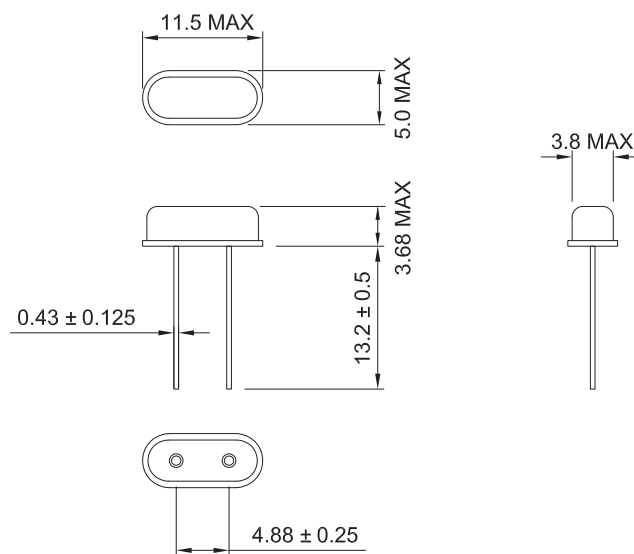

Features

- > Resistance welded type crystal units.
- > A great number of standard frequencies.
- > Higher frequency pullability and lower equivalent series resistance.
- > Lower cost and highly mass production capability.
- > The best choice of TV, STB, LCDM and Cable Modem.
- > RoHS Compliant / Pb Free

Dimensions

Units:mm

Remark : Specification subject to change without prior notice. Please confirm with our sales.

Mouser Electronics

Authorized Distributor

Click to View Pricing, Inventory, Delivery & Lifecycle Information: