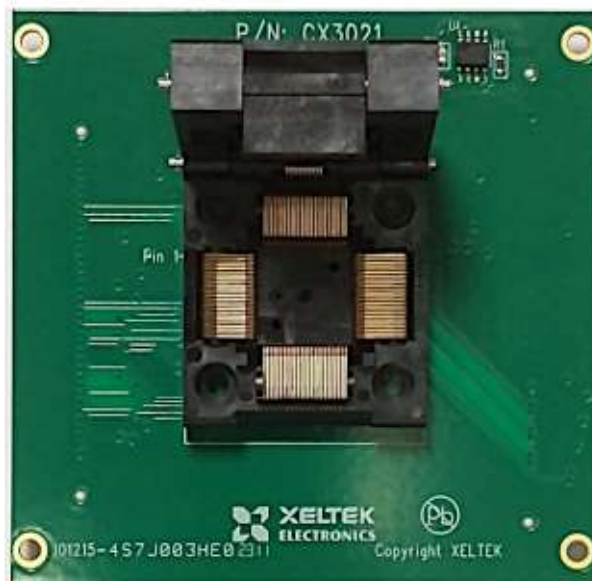

CX3021 / DX3021 Socket Adapter

Provide Your Required Socket Adapter - CX or DX:

Please provide your SuperPro model, or socket adapter model DX or CX.

Package type: QFP100

Socket type: Cover

Body size: 14x14mm

Pitch: 0.5mm

- [CX & DX Adapter Compatibility](#)
- [Contact Us](#)
- [Google reviews](#)

XELTEK SUPERPRO SOCKET ADAPTER

DX-CX SOCKET ADAPTER COMPATIBILITY

Choose the correct adapter for your SuperPro® Programmer