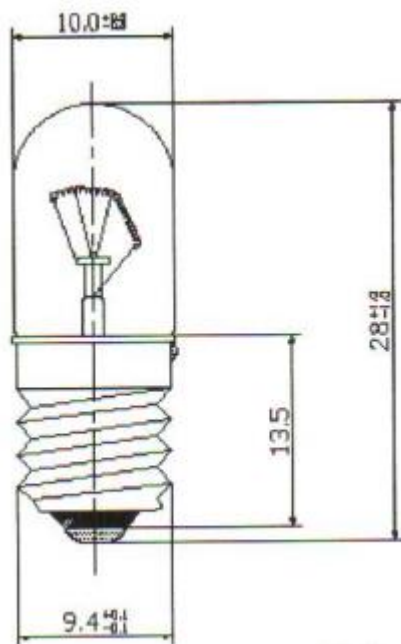

Datasheet

Clear Filament Indicator Lamp

RS Stock number [104-812](#)

Dimensions: (mm)

Specifications

Structure		Design Characteristics	
Bulb Type	T3 1/4 Clear	Voltage	12V
Bulb Diameter	Ø10.0max	Amperage	183mA±10%
Length	28.0Max	Filament Type	Vacuum Type
Base Type	E10	Luminous Flux	11.0Lm±20%
		Life Hours	3000hrs