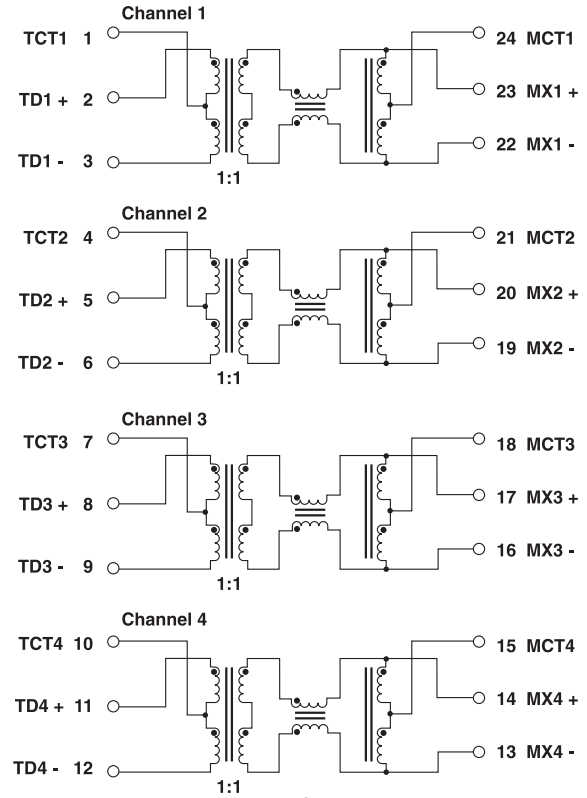

1000BASE-T Magnetics Module

Designed to Support 1:1 Turns Ratio Transceivers

- RoHS peak reflow temperature rating 245°C
- Meets IEEE 802.3 specification

Electrical Specifications @ 25°C - Operating Temperature 0°C to 70°C

Notes:

- HX = extended temperature version -40°C to +85°C
- For Tape & Reel packaging, add a "T" suffix at the end of the part number, e.g. H5007NLT.
- MSL = Moisture Sensitivity Level: a = 1, b = 2, c = 3, d = 4

Mechanical

H5004NL, HX5004NL, H5007NL

Dimensions: $\frac{\text{Inches}}{\text{mm}}$
 Unless otherwise specified, all tolerances are $\pm \frac{.010}{0,25}$

Weight 1.6 grams
 Tape & Reel 300
 Tube 25

1000BASE-T Magnetics Module

Designed to Support 1:1 Turns Ratio Transceivers

Schematics

H5004NL

HX5004NL

H5007NL

For More Information

Pulse Worldwide Headquarters
12220 World Trade Drive
San Diego, CA 92128
U.S.A.

Pulse Europe
Einsteinstrasse 1
D-71083 Herrenberg
Germany