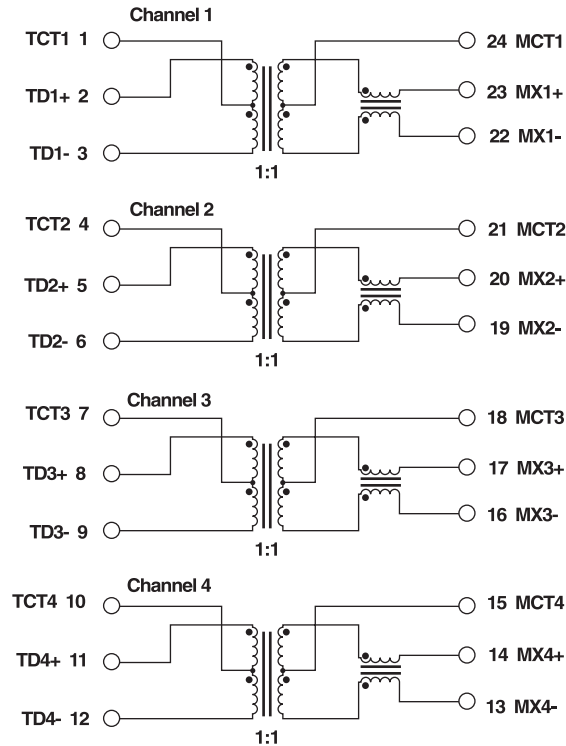

1000BASE-T Magnetics Module

Designed to Support 1:1 Turns Ratio Transceivers

- RoHS peak reflow temperature rating 245°C
- Meets IEEE 802.3 specification

Electrical Specifications @ 25°C - Operating Temperature 0°C to 70°C

Notes:

- HX = extended temperature version -40°C to +85°C
- For Tape & Reel packaging, add a "T" suffix at the end of the part number, e.g. H5007NLT.
- MSL = Moisture Sensitivity Level: a = 1, b = 2, c = 3, d = 4

Mechanical

H5004NL, HX5004NL, H5007NL

Dimensions: $\frac{\text{Inches}}{\text{mm}}$
 Unless otherwise specified, all tolerances are $\pm \frac{.010}{0,25}$

Weight 1.6 grams
 Tape & Reel 300
 Tube 25

1000BASE-T Magnetics Module

Designed to Support 1:1 Turns Ratio Transceivers

Schematics

H5004NL

HX5004NL

H5007NL

For More Information

Pulse Worldwide Headquarters
12220 World Trade Drive
San Diego, CA 92128
U.S.A.

Pulse Europe
Einsteinstrasse 1
D-71083 Herrenberg
Germany